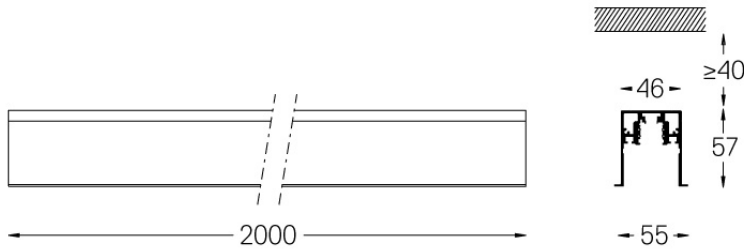

Design: O/M
2000mm aluminium profile for Recessed application with 48Vdc track.
Electrostatic 100% polyester texture-finish paint.
Available in white (.01) and black (.02)

Weight

-

Finishes

- .01 White / RAL 9010
- .02 Black / RAL 9005