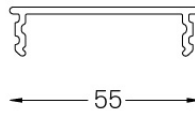

image not found or Design O/M

Unit=1m, maximum length per segment is 3m.

To calculate the diffuser size, add 20mm to the sum of all LED light sources.

Frosted polycarbonate diffuser with user friendly clipping system and double fitting system: flushed or recessed.