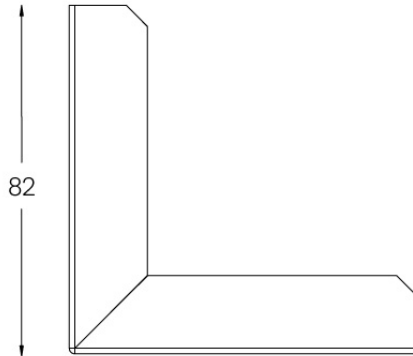

53

82

82

Design: O/M

Steel plate profile coupling for 90° wall-ceiling corners.

Electrostatic 100% polyester texture-finish paint.

One between two profile sections.

Finishes