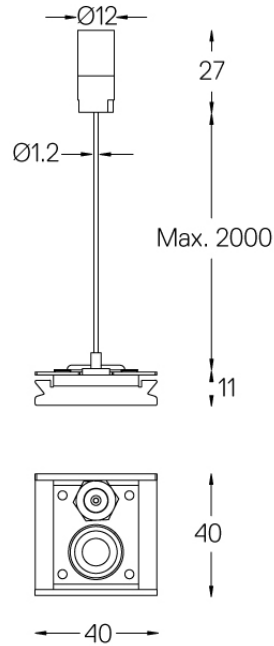

70043

Fitting accessory Pendant and
Pendant Direct/Indirect Power
Feed

Weight
0,01Kg

Finishes
○ .01 White / RAL 9010
● .02 Black / RAL 9005