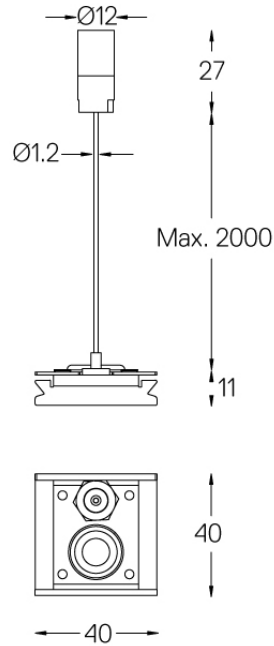

70043

Fitting accessory Pendant and  
Pendant Direct/Indirect Power  
Feed

Weight  
0,01Kg

Finishes  
○ .01 White / RAL 9010  
● .02 Black / RAL 9005