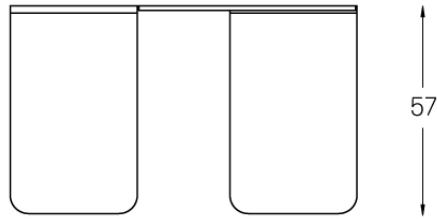

Fitting Accessory Recessed  
One each 1m

Weight  
**0,01Kg**