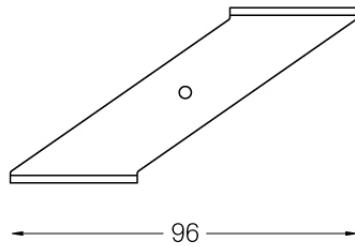

Fitting Accessory Recessed  
One each 1m

Weight  
**0,01Kg**