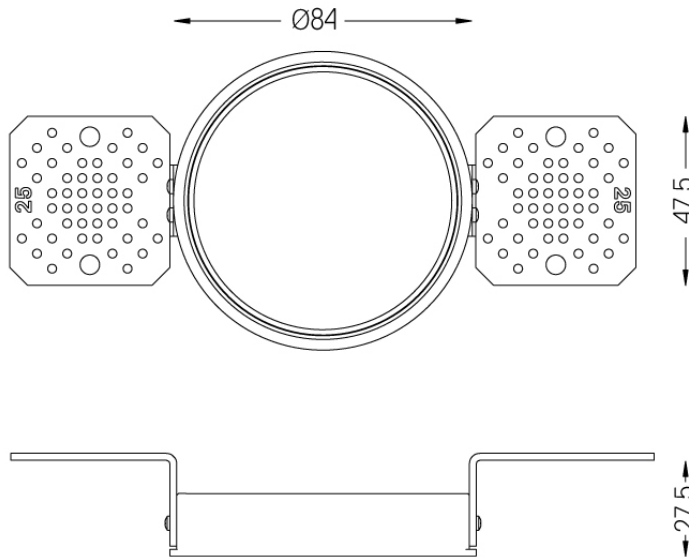

Flush accessory (25mm ceilings)

59071

mm

Ø88

Flush accessory Go
For 25mm ceilings.

Weight
0,05Kg

Finishes
.99