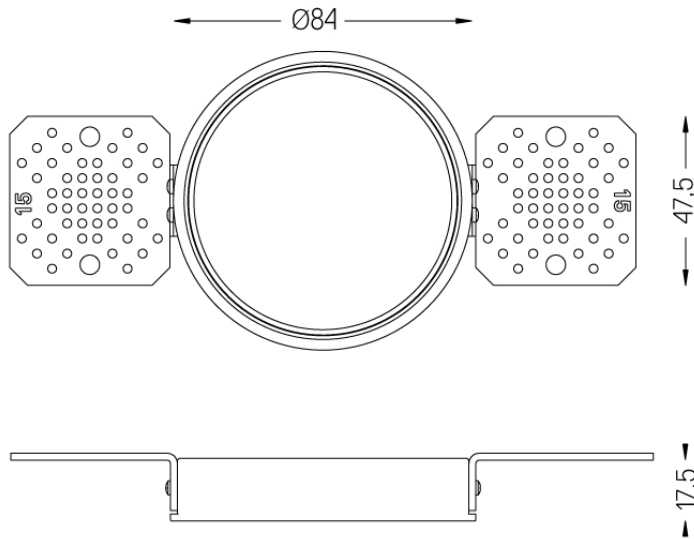

## Flush accessory (15mm ceilings)

59070

mm

Ø88

Flush accessory Go  
For 15mm ceilings.

Weight  
0,05Kg

Finishes  
.99