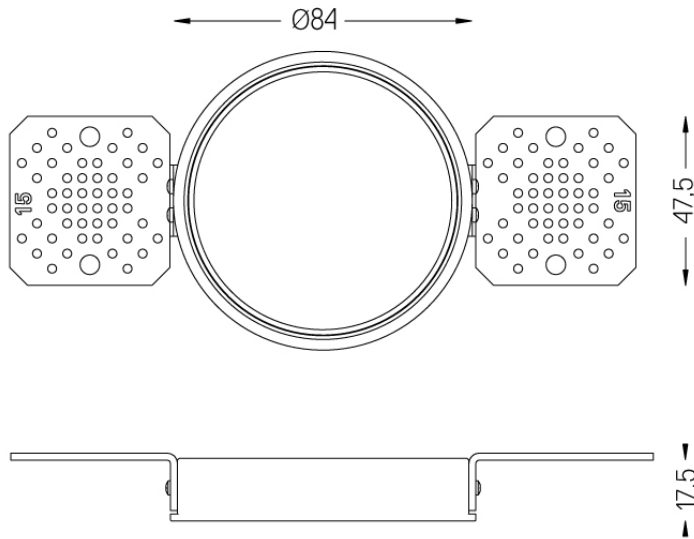

## Flush accessory (15mm ceilings)

59070

mm

Ø88

Flush accessory Go  
For 15mm ceilings.

Weight  
**0,05Kg**

Finishes  
**.99**