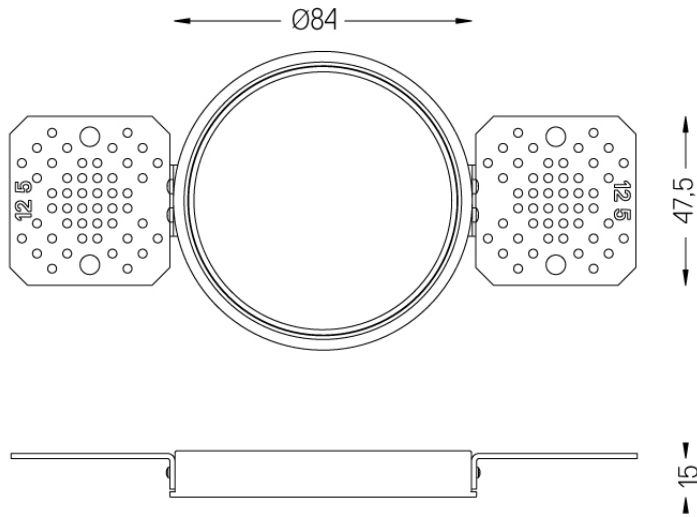

Flush accessory (12.5mm ceilings)

59069

mm

Ø88

Flush accessory Go
For 12.5mm ceilings.

Weight
0,11Kg

Finishes
.99