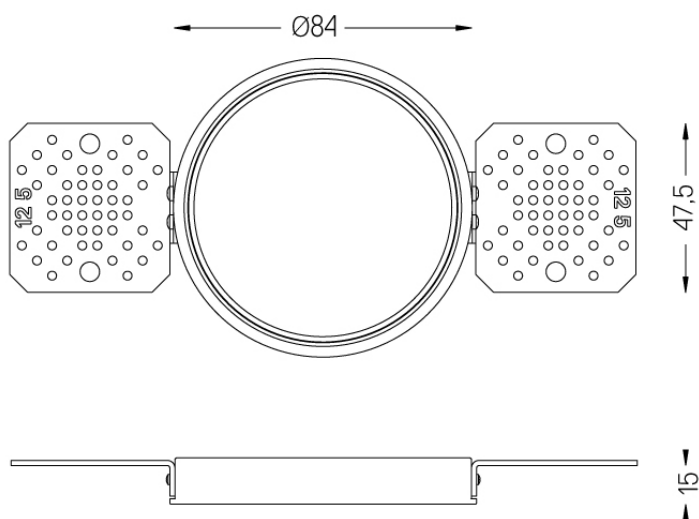

Flush accessory (12.5mm ceilings)

59069

mm

Ø88

Flush accessory Go
For 12.5mm ceilings.

Weight
0,11Kg

Finishes
.99