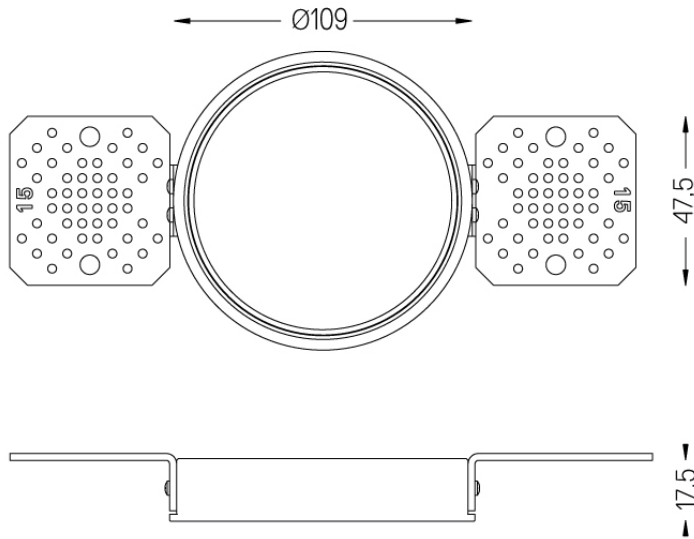

## Flush accessory (15mm ceilings)

59067

mm

Ø112

Flush accessory Beam  $\varnothing 100$   
For 15mm ceilings.

Weight  
**0,05Kg**

Finishes  
**.99**