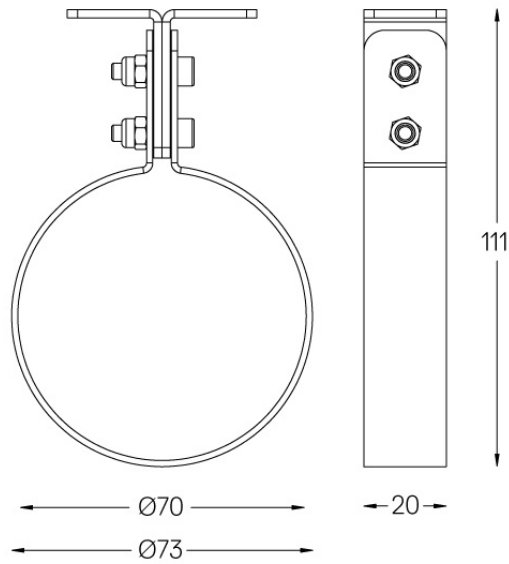

59058

Set of 2 stainless steel fitting
accessory.

Finishes
.99