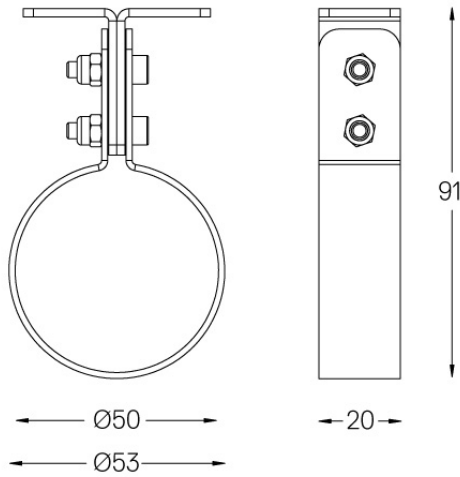

59057

Set of 2 stainless steel fitting
accessory.

Finishes
.99