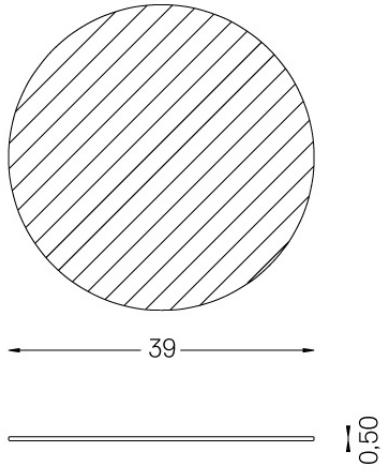

59016

Elliptical refractor for Onit

Weight
0,002Kg

Finishes
.99