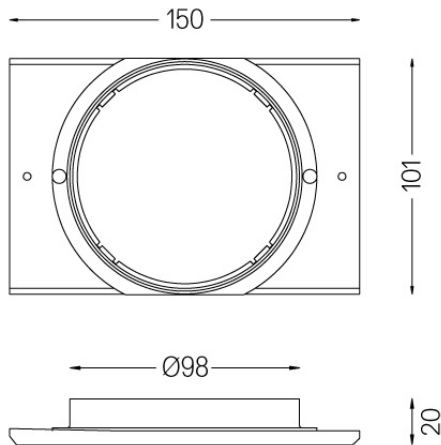

59015

Ø91

One Plus accessory for trimless version in false ceilings. For 12.5mm ceilings.

Weight
0,01Kg

Finishes
○ .01 White / RAL 9010