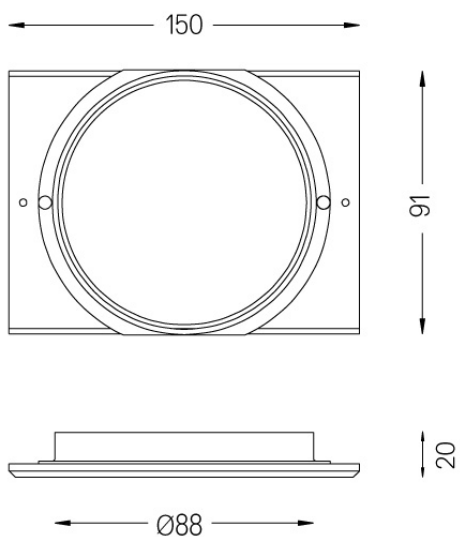

59014

091

One accessory for flush version in false ceilings.  
For 12.5mm ceilings.

Weight  
0,01Kg

Finishes  
○ .01 White / RAL 9010