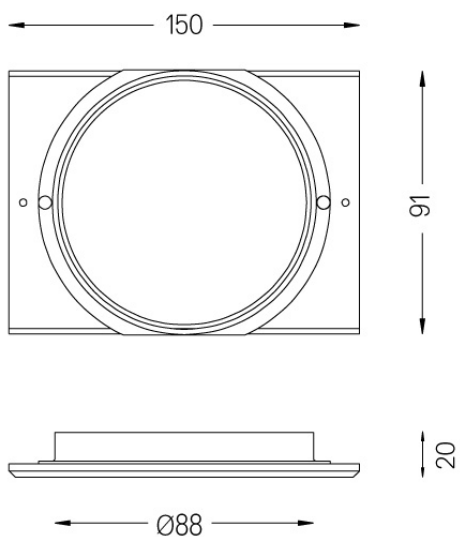

59014

091

One accessory for flush version in false ceilings.
For 12.5mm ceilings.

Weight
0,01Kg

Finishes
○ .01 White / RAL 9010