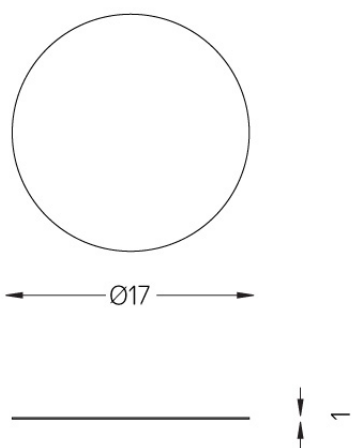

Positioned at the factory
Soft diffuser for Nub.
Positioned at the factory for Nub
with Plasterboard versions.

Weight
0,01Kg

Finishes
.99