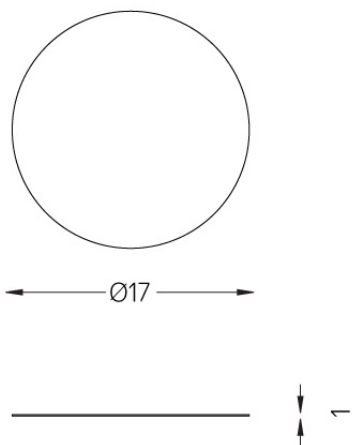

Positioned at the factory
Soft diffuser for Nub.
Positioned at the factory for Nub
with Plasterboard versions.

Weight
0,01Kg

Finishes
.99