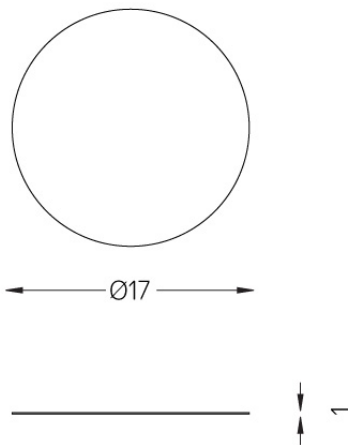

Positioned at the factory
Soft diffuser for Nub.
Positioned at the factory for Nub
with Plasterboard versions.

Weight
0,01Kg

Finishes
.99