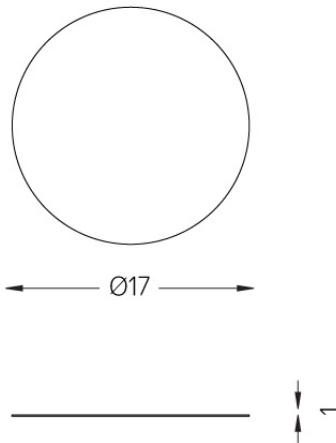

Positioned at the factory
Dichroic Filter Glass
1/2 CTO for Nub.
Positioned at the factory for Nub
with Plasterboard versions.

Weight
0,01Kg

Finishes
.99