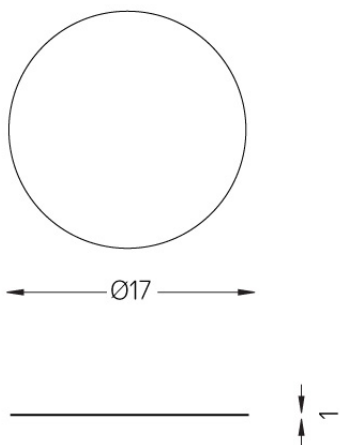

Positioned at the factory  
Dichroic Filter Glass  
1/4 CTO for Nub.  
Positioned at the factory for Nub  
with Plasterboard versions

---

Weight  
**0,01Kg**

---

Finishes  
**.99**