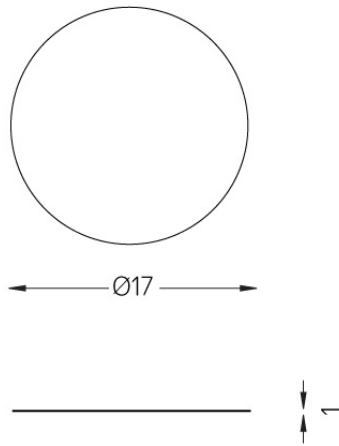

Positioned at the factory
Dichroic Filter Glass
1/4 CTO for Nub.
Positioned at the factory for Nub
with Plasterboard versions

Weight
0,01Kg

Finishes
.99