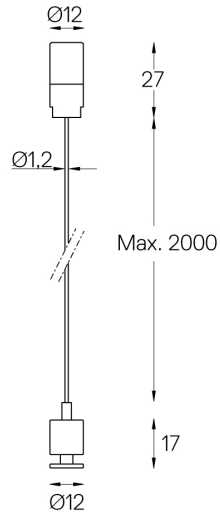

54036

One 2m steel cable (1,2mm)  
Max interval 3m