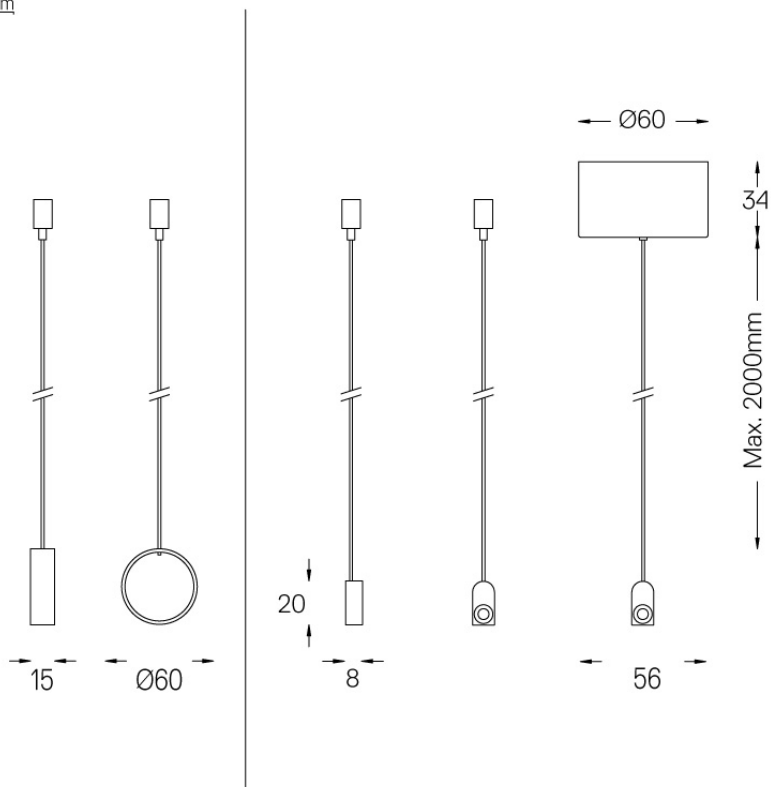

mm

Set of fitting accessories for On/Off pendant version. Includes:

- One clear polycarbonate power supply base (IP20).
- One clear power cable (2m).
- Three 1,2mm steel suspension cables (2m) with millimetric height adjustment system.
- Three suspension mounts.

Finishes

● .20 Clear