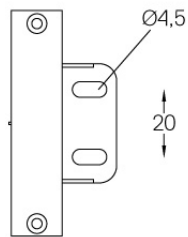

43702

Set of 3 fitting accessories for surface version.

Finishes

● .20 Clear