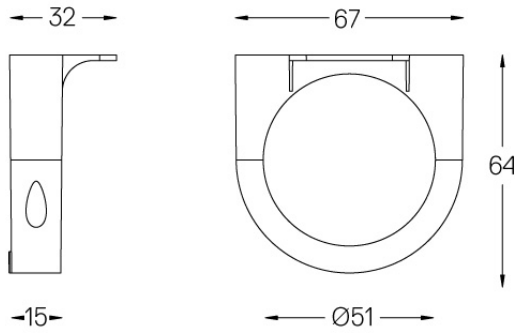

43702

Set of 3 fitting accessories for surface version.

Finishes

● .20 Clear