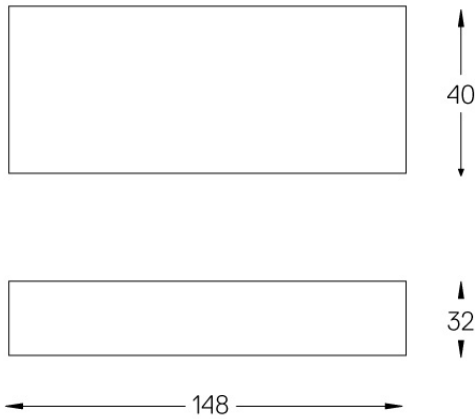

Driver until 16W, 220/230Vac.
The driver's power should be higher than, and close to, the sum of the power of the modules.

Weight
0,210Kg