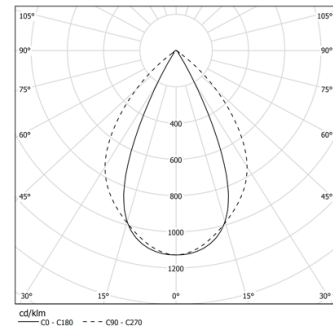

24W / 2620lm / 4000K / DALI / Wide flood
80° / 1193mm

75063

Module with linear extruded lenses (Lightstream) combined with a secondary reflector, integrated into an extruded aluminium profile.

Available in white (.04) and black (.05)

LED CRI>90 / >50.000h, L80/B10 / 2-step MacAdam
Power supply included.
IP20 | 48Vdc

LED	4000K	Light Source	Luminaire
Power		24W	30W
Flux		3270lm	2620lm
Efficiency		141lm/W	89lm/W
LOR		-	80%
UGR		-	<19

Beam angle
Wide flood 80°

Application

Weight

-

Finishes

- .04 Matt White
- .05 Matt Black

Optional

70045 Modules removal tool
20x75mm

Data according to regulations