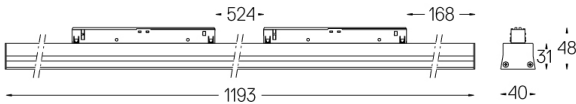

LED CRI>90 / >50.000h, L80/B10 / 2-step MacAdam
Power supply included.
IP20 | 48Vdc

LED	4000K	Light Source	Luminaire
Power		24W	30W
Flux		3270lm	2620lm
Efficiency		141lm/W	89lm/W
LOR		-	80%
UGR		-	<19

Beam angle
Wide flood 80°

Application

Weight

-

Finishes

- .04 Matt White
- .05 Matt Black

Optional

70045 Modules removal tool
20x75mm

Data according to regulations