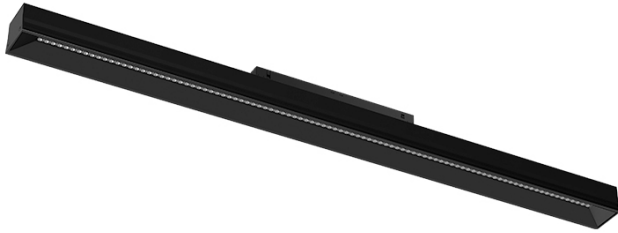

24W / 2400lm / 3000K / DALI / Wide flood
80° / 1193mm

75031

Module with linear extruded lenses (Lightstream) combined with a secondary reflector, integrated into an extruded aluminium profile.

Available in white (.04) and black (.05)

LED CRI>90 / >50.000h, L80/B10 / 2-step MacAdam
Power supply included.
IP20 | 48Vdc

LED	3000K	Light Source	Luminaire
Power		24W	30W
Flux		3010lm	2400lm
Efficiency		130lm/W	82lm/W
LOR		-	80%
UGR		-	<19

Beam angle
Wide flood 80°

Application

Weight

-

Finishes

- .04 Matt White
- .05 Matt Black

Optional

70045 Modules removal tool
20x75mm

Data according to regulations