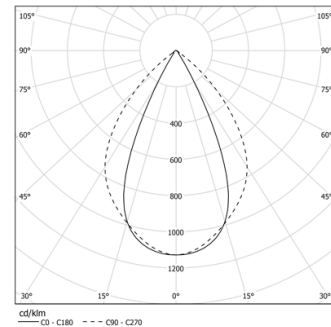

24W / 2400lm / 3000K / DALI / Wide flood
80° / 1193mm

75031

Module with linear extruded lenses (Lightstream) combined with a secondary reflector, integrated into an extruded aluminium profile.

Available in white (.04) and black (.05)

LED CRI>90 / >50.000h, L80/B10 / 2-step MacAdam
Power supply included.
IP20 | 48Vdc

LED	3000K	Light Source	Luminaire
Power		24W	30W
Flux		3010lm	2400lm
Efficiency		130lm/W	82lm/W
LOR		-	80%
UGR		-	<19

Beam angle
Wide flood 80°

Application

Weight

-

Finishes

- .04 Matt White
- .05 Matt Black

Optional

70045 Modules removal tool
20x75mm

Data according to regulations