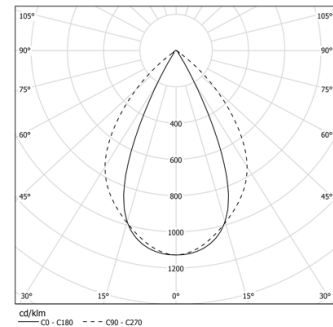

18W / 1800lm / 3000K / DALI / Wide flood  
80° / 905mm

75027

Module with linear extruded lenses (Lightstream) combined with a secondary reflector, integrated into an extruded aluminium profile.

Available in white (.04) and black (.05)

LED CRI>90 / >50.000h, L80/B10 / 2-step MacAdam  
Power supply included.  
IP20 | 48Vdc

| LED        | 3000K   | Light Source | Luminaire |
|------------|---------|--------------|-----------|
| Power      | 18W     | 2250lm       | 22W       |
| Flux       | 129lm/W | 82lm/W       | 1800lm    |
| Efficiency | -       | 80%          | <19       |
| LOR        | -       | -            | -         |
| UGR        | -       | -            | -         |

Beam angle  
Wide flood 80°

Application

Weight

-

Finishes

- .04 Matt White
- .05 Matt Black

Optional

70045 Modules removal tool  
20x75mm