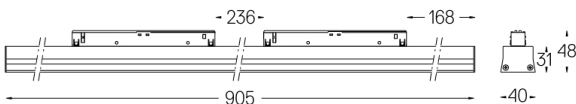

18W / 1800lm / 3000K / DALI / Wide flood  
80° / 905mm

75027

Module with linear extruded lenses (Lightstream) combined with a secondary reflector, integrated into an extruded aluminium profile.

Available in white (.04) and black (.05)

LED CRI>90 / >50.000h, L80/B10 / 2-step MacAdam  
Power supply included.  
IP20 | 48Vdc

| LED        | 3000K   | Light Source | Luminaire |
|------------|---------|--------------|-----------|
| Power      | 18W     | 2250lm       | 22W       |
| Flux       | 129lm/W | 82lm/W       | 1800lm    |
| Efficiency | -       | 80%          | <19       |
| LOR        | -       | -            | -         |
| UGR        | -       | -            | -         |

Beam angle  
Wide flood 80°

Application

Weight

-

Finishes

- .04 Matt White
- .05 Matt Black

Optional

70045 Modules removal tool  
20x75mm