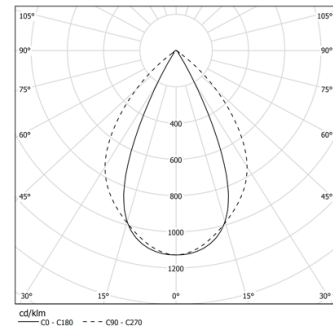

12W / 1200lm / 3000K / DALI / Wide flood  
80° / 617mm

75023

Module with linear extruded lenses (Lightstream) combined with a secondary reflector, integrated into an extruded aluminium profile.

Available in white (.04) and black (.05)

Beam angle  
Wide flood 80°

Application

Weight

-

Finishes

- .04 Matt White
- .05 Matt Black

Optional

**70045** Modules removal tool  
20x75mm