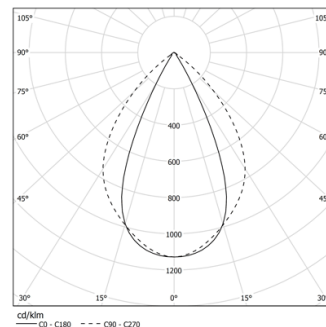

12W / 1200lm / 3000K / DALI / Wide flood
80° / 617mm

75023

Module with linear extruded lenses (Lightstream) combined with a secondary reflector, integrated into an extruded aluminium profile.
Available in white (.04) and black (.05)

LED CRI>90 / >50.000h, L80/B10 / 2-step MacAdam
Power supply included.
IP20 | 48Vdc

LED	3000K	Light Source	Luminaire
Power		12W	15W
Flux		1500lm	1200lm
Efficiency		129lm/W	82lm/W
LOR		-	80%
UGR		-	<19

Beam angle
Wide flood 80°

Application

Weight

-

Finishes

- .04 Matt White
- .05 Matt Black

Optional

70045 Modules removal tool
20x75mm

Data according to regulations