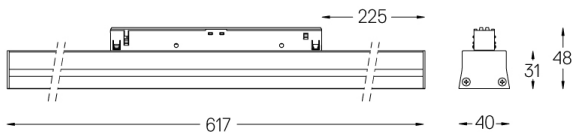

12W / 1200lm / 3000K / DALI / Wide flood  
80° / 617mm

75023

Module with linear extruded lenses (Lightstream) combined with a secondary reflector, integrated into an extruded aluminium profile.

Available in white (.04) and black (.05)

Beam angle  
Wide flood 80°

Application

Weight

-

Finishes

- .04 Matt White
- .05 Matt Black

Optional

**70045** Modules removal tool  
20x75mm