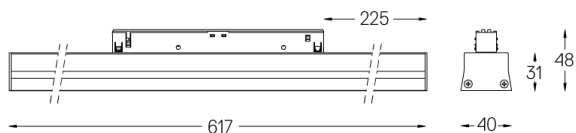

LED CRI>90 / >50.000h, L80/B10 / 2-step MacAdam
Power supply included.
IP20 | 48Vdc

LED	3000K	Light Source	Luminaire
Power		12W	15W
Flux		1500lm	1200lm
Efficiency		129lm/W	82lm/W
LOR		-	80%
UGR		-	<19

Beam angle
Wide flood 80°

Application

Weight

-

Finishes

- .04 Matt White
- .05 Matt Black

Optional

70045 Modules removal tool
20x75mm

Data according to regulations