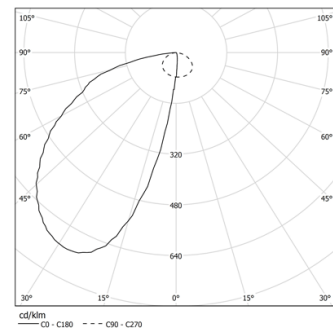

| LED | 4000K | Light Source | Luminaire |
|-------|---------|--------------|-----------|
| Power | 16W | 2240lm | 19,5W |
| Flux | 140lm/W | - | 51lm/W |
| LOR | - | - | 45% |
| UGR | - | - | - |

Beam angle
Wallwasher

Application

Weight

-

Finishes

- .01 White / RAL 9010
- .02 Black / RAL 9005

Optional

70045 Modules removal tool
20x75mm

Data according to regulations