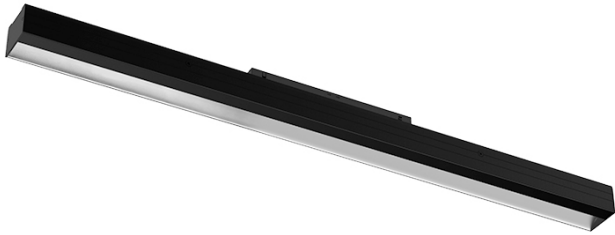

16W / 1000lm / 4000K / DALI / Wallwasher /
603mm

74021

Design: O/M + Bartenbach GmbH
Module with LED light source and asymmetrical
aluminium reflector.
Available in white (.01) and black (.02)

LED CRI>80 / >50.000h, L80/B10
2-step MacAdam / power supply included.
IP20 | 48Vdc

| LED | 4000K | Light Source | Luminaire |
|-------|---------|--------------|-----------|
| Power | 16W | 2240lm | 19,5W |
| Flux | 140lm/W | - | 51lm/W |
| LOR | - | - | 45% |
| UGR | - | - | - |

Beam angle
Wallwasher

Application

Weight

-

Finishes

- .01 White / RAL 9010
- .02 Black / RAL 9005

Optional

70045 Modules removal tool
20x75mm

Data according to regulations