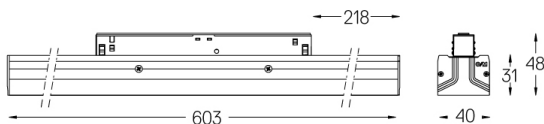

| LED | 4000K | Light Source | Luminaire |
|-------|---------|--------------|-----------|
| Power | 16W | 2240lm | 19,5W |
| Flux | 140lm/W | - | 51lm/W |
| LOR | - | - | 45% |
| UGR | - | - | - |

Beam angle
Wallwasher

Application

Weight

-

Finishes

- .01 White / RAL 9010
- .02 Black / RAL 9005

Optional

70045 Modules removal tool
20x75mm

Data according to regulations