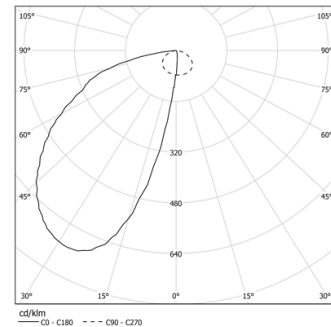

16W / 740lm / 2700K / DALI / Wallwasher /
603mm

74005

Design: O/M + Bartenbach GmbH
Module with LED light source and asymmetrical
aluminium reflector.
Available in white (.01) and black (.02)

LED CRI>90 / >50.000h, L80/B10
2-step MacAdam / power supply included.
IP20 | 48Vdc

LED	2700K	Light Source	Luminaire
Power	16W	16W	19,5W
Flux	1600lm	1600lm	740lm
Efficiency	100lm/W	100lm/W	38lm/W
LOR	-	-	46%
UGR	-	-	-

Beam angle
Wallwasher

Application

Weight

-

Finishes

- .01 White / RAL 9010
- .02 Black / RAL 9005

Optional

70045 Modules removal tool
20x75mm

Data according to regulations

2019/2020/EU supplemented by 2021/341 | 2019/2015/EU
supplemented by 2021/340/EU Energy Consumption Labelling
Ordinance. This product contains a light source of efficiency class F
Model Identifier 2053460024