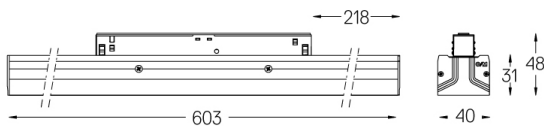

LED	2700K	Light Source	Luminaire
Power	16W	16W	19,5W
Flux	1600lm	1600lm	740lm
Efficiency	100lm/W	100lm/W	38lm/W
LOR	-	-	46%
UGR	-	-	-

Beam angle
Wallwasher

Application

Weight

-

Finishes

- .01 White / RAL 9010
- .02 Black / RAL 9005

Optional

70045 Modules removal tool
20x75mm

Data according to regulations

2019/2020/EU supplemented by 2021/341 | 2019/2015/EU
supplemented by 2021/340/EU Energy Consumption Labelling
Ordinance. This product contains a light source of efficiency class F
Model Identifier 2053460024