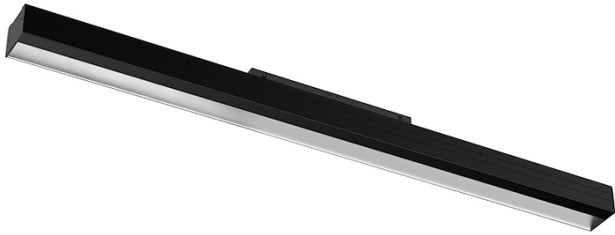

16W / 740lm / 2700K / DALI / Wallwasher /
603mm

74005

Design: O/M + Bartenbach GmbH
Module with LED light source and asymmetrical
aluminium reflector.
Available in white (.01) and black (.02)

LED CRI>90 / >50.000h, L80/B10
2-step MacAdam / power supply included.
IP20 | 48Vdc

LED	2700K	Light Source	Luminaire
Power	16W	16W	19,5W
Flux	1600lm	1600lm	740lm
Efficiency	100lm/W	100lm/W	38lm/W
LOR	-	-	46%
UGR	-	-	-

Beam angle
Wallwasher

Application

Weight

-

Finishes

- .01 White / RAL 9010
- .02 Black / RAL 9005

Optional

70045 Modules removal tool
20x75mm

Data according to regulations

2019/2020/EU supplemented by 2021/341 | 2019/2015/EU
supplemented by 2021/340/EU Energy Consumption Labelling
Ordinance. This product contains a light source of efficiency class F
Model Identifier 2053460024