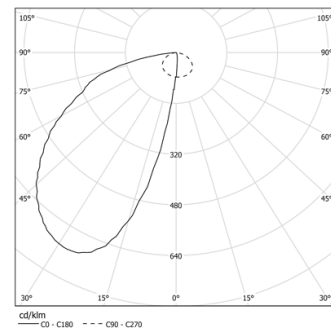

7,6W / 370lm / 2700K / DALI / Wallwasher /
303mm

74004

Design: O/M + Bartenbach GmbH
Module with LED light source and asymmetrical
aluminium reflector.
Available in white (.01) and black (.02)

LED CRI>90 / >50.000h, L80/B10
2-step MacAdam / power supply included.
IP20 | 48Vdc

LED	2700K	Light Source	Luminaire
Power		7,6W	9,5W
Flux		800lm	370lm
Efficiency		105lm/W	39lm/W
LOR		-	46%
UGR		-	-

Beam angle
Wallwasher

Application

Weight

-

Finishes

- .01 White / RAL 9010
- .02 Black / RAL 9005