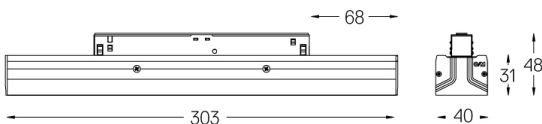

LED	2700K	Light Source	Luminaire
Power		7,6W	9,5W
Flux		800lm	370lm
Efficiency		105lm/W	39lm/W
LOR		-	46%
UGR		-	-

Beam angle  
Wallwasher

Application

Weight

-

Finishes

- .01 White / RAL 9010
- .02 Black / RAL 9005

Optional

**70045** Modules removal tool  
20x75mm

Data according to regulations

2019/2020/EU supplemented by 2021/341 | 2019/2015/EU  
supplemented by 2021/340/EU Energy Consumption Labelling  
Ordinance. This product contains a light source of efficiency class F  
Model Identifier 2053460024