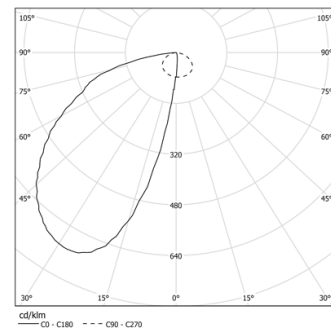

7,6W / 370lm / 2700K / DALI / Wallwasher /  
303mm

74004

Design: O/M + Bartenbach GmbH  
Module with LED light source and asymmetrical  
aluminium reflector.  
Available in white (.01) and black (.02)

LED CRI>90 / >50.000h, L80/B10  
2-step MacAdam / power supply included.  
IP20 | 48Vdc

LED	2700K	Light Source	Luminaire
Power		7,6W	9,5W
Flux		800lm	370lm
Efficiency		105lm/W	39lm/W
LOR		-	46%
UGR		-	-

Beam angle  
Wallwasher

Application

Weight

-

Finishes

- .01 White / RAL 9010
- .02 Black / RAL 9005