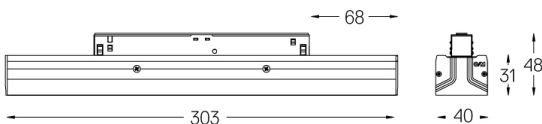

LED	2700K	Light Source	Luminaire
Power		7,6W	9,5W
Flux		800lm	370lm
Efficiency		105lm/W	39lm/W
LOR		-	46%
UGR		-	-

Beam angle
Wallwasher

Application

Weight

-

Finishes

- .01 White / RAL 9010
- .02 Black / RAL 9005

Optional

70045 Modules removal tool
20x75mm

Data according to regulations

2019/2020/EU supplemented by 2021/341 | 2019/2015/EU
supplemented by 2021/340/EU Energy Consumption Labelling
Ordinance. This product contains a light source of efficiency class F
Model Identifier 2053460024