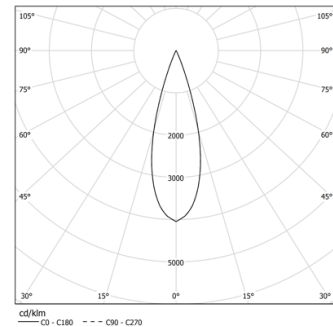

28W / 2480lm / 4000K / DALI / Medium 30° /
601mm

73085

Design: O/M + Bartenbach GmbH
Module with double focus lens and housing and perforated cover plate made of aluminium with textured-paint finish.
Available in white (.01) and black (.02)

LED CRI>80 / >50.000h, L80/B10 / 2-step MacAdam
Power supply included.
IP20 | 48Vdc

LED	4000K	Light Source	Luminaire
Power		28W	34,1W
Flux		3400lm	2480lm
Efficiency		121lm/W	73lm/W
LOR		-	73%
UGR		-	<10

Beam angle
Medium 30°

Application

Weight

-

Finishes

- .01 White / RAL 9010
- .02 Black / RAL 9005

Optional

70045 Modules removal tool
20x75mm