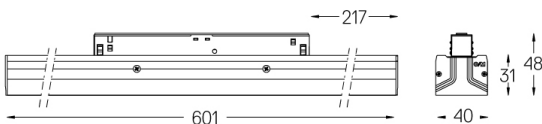

28W / 2480lm / 4000K / DALI / Medium 30° /
601mm

73085

Design: O/M + Bartenbach GmbH
Module with double focus lens and housing and perforated cover plate made of aluminium with textured-paint finish.
Available in white (.01) and black (.02)

LED CRI>80 / >50.000h, L80/B10 / 2-step MacAdam
Power supply included.
IP20 | 48Vdc

LED	4000K	Light Source	Luminaire
Power		28W	34,1W
Flux		3400lm	2480lm
Efficiency		121lm/W	73lm/W
LOR		-	73%
UGR		-	<10

Beam angle
Medium 30°

Application

Weight

-

Finishes

- .01 White / RAL 9010
- .02 Black / RAL 9005

Optional

70045 Modules removal tool
20x75mm