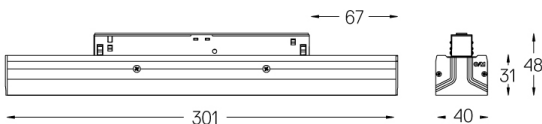

6,9W / 630lm / 4000K / DALI / Medium 30° / 301mm

73080

Design: O/M + Bartenbach GmbH
Module with double focus lens and housing and perforated cover plate made of aluminium with textured-paint finish.
Available in white (.01) and black (.02)

LED CRI>80 / >50.000h, L80/B10 / 2-step MacAdam
Power supply included.
IP20 | 48Vdc

LED	4000K	Light Source	Luminaire
Power		6,9W	8,6W
Flux		860lm	630lm
Efficiency		125lm/W	73lm/W
LOR		-	73%
UGR		-	<10

Beam angle
Medium 30°

Application

Weight

-

Finishes

- .01 White / RAL 9010
- .02 Black / RAL 9005

Optional

70045 Modules removal tool
20x75mm

Data according to regulations