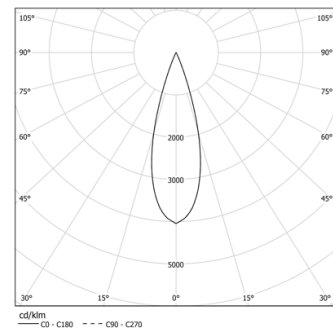

6,9W / 630lm / 4000K / DALI / Medium 30° / 301mm

73080

Design: O/M + Bartenbach GmbH
Module with double focus lens and housing and perforated cover plate made of aluminium with textured-paint finish.
Available in white (.01) and black (.02)

LED CRI>80 / >50.000h, L80/B10 / 2-step MacAdam
Power supply included.
IP20 | 48Vdc

LED	4000K	Light Source	Luminaire
Power		6,9W	8,6W
Flux		860lm	630lm
Efficiency		125lm/W	73lm/W
LOR		-	73%
UGR		-	<10

Beam angle
Medium 30°