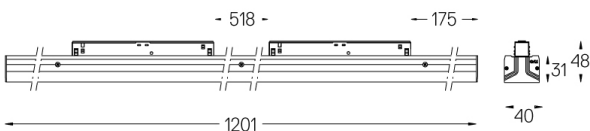

28W / 1960lm / 3000K / DALI / Flood 50° /
1201mm

73062

Design: O/M + Bartenbach GmbH
Module with double focus lens and housing and perforated cover plate made of aluminium with textured-paint finish.
Available in white (.01) and black (.02)

LED CRI>90 / >50.000h, L80/B10 / 2-step MacAdam
Power supply included.
IP20 | 48Vdc

LED	3000K	Light Source	Luminaire
Power	28W		34,1W
Flux	2580lm		1960lm
Efficiency	92lm/W		57lm/W
LOR	-		76%
UGR	-		<13

Beam angle
Flood 50°

Application

Weight

-

Finishes

- .01 White / RAL 9010
- .02 Black / RAL 9005

Optional

70045 Modules removal tool
20x75mm