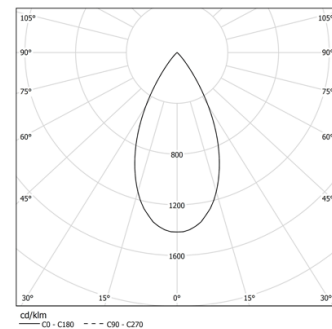

28W / 1960lm / 3000K / DALI / Flood 50° /
1201mm

73062

Design: O/M + Bartenbach GmbH
Module with double focus lens and housing and perforated cover plate made of aluminium with textured-paint finish.
Available in white (.01) and black (.02)

LED CRI>90 / >50.000h, L80/B10 / 2-step MacAdam
Power supply included.
IP20 | 48Vdc

LED	3000K	Light Source	Luminaire
Power	28W		34,1W
Flux	2580lm		1960lm
Efficiency	92lm/W		57lm/W
LOR	-		76%
UGR	-		<13

Beam angle
Flood 50°

Application

Weight

-

Finishes

- .01 White / RAL 9010
- .02 Black / RAL 9005

Optional

70045 Modules removal tool
20x75mm