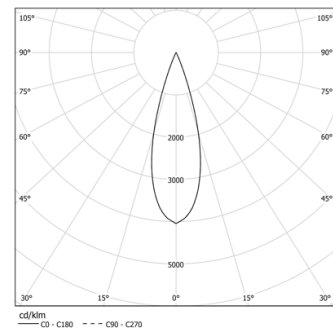

56W / 3760lm / 3000K / DALI / Medium 30°
/ 1201mm

73061

Design: O/M + Bartenbach GmbH
Module with double focus lens and housing and perforated cover plate made of aluminium with textured-paint finish.
Available in white (.01) and black (.02)

LED CRI>90 / >50.000h, L80/B10 / 2-step MacAdam
Power supply included.
IP20 | 48Vdc

LED	3000K	Light Source	Luminaire
Power	56W		65,9W
Flux	5160lm		3760lm
Efficiency	92lm/W		57lm/W
LOR	-		73%
UGR	-		<10

Beam angle
Medium 30°

Application

Weight

-

Finishes

- .01 White / RAL 9010
- .02 Black / RAL 9005

Optional

70045 Modules removal tool
20x75mm