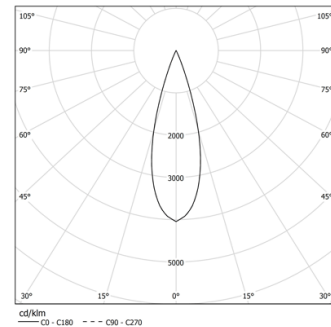

56W / 3760lm / 3000K / DALI / Medium 30°
/ 1201mm

73061

Design: O/M + Bartenbach GmbH
Module with double focus lens and housing and perforated cover plate made of aluminium with textured-paint finish.
Available in white (.01) and black (.02)

LED CRI>90 / >50.000h, L80/B10 / 2-step MacAdam
Power supply included.
IP20 | 48Vdc

LED	3000K	Light Source	Luminaire
Power		56W	65,9W
Flux		5160lm	3760lm
Efficiency		92lm/W	57lm/W
LOR		-	73%
UGR		-	<10

Beam angle
Medium 30°

Application

Weight

-

Finishes

- .01 White / RAL 9010
- .02 Black / RAL 9005

Optional

70045 Modules removal tool
20x75mm