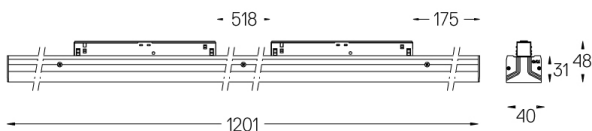

56W / 3760lm / 3000K / DALI / Medium 30°
/ 1201mm

73061

Design: O/M + Bartenbach GmbH
Module with double focus lens and housing and perforated cover plate made of aluminium with textured-paint finish.
Available in white (.01) and black (.02)

LED CRI>90 / >50.000h, L80/B10 / 2-step MacAdam
Power supply included.
IP20 | 48Vdc

LED	3000K	Light Source	Luminaire
Power		56W	65,9W
Flux		5160lm	3760lm
Efficiency		92lm/W	57lm/W
LOR		-	73%
UGR		-	<10

Beam angle
Medium 30°

Application

Weight

-

Finishes

- .01 White / RAL 9010
- .02 Black / RAL 9005

Optional

70045 Modules removal tool
20x75mm