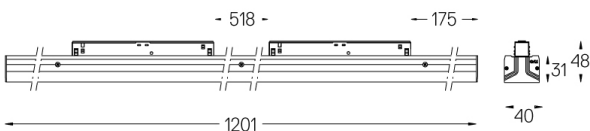

56W / 3760lm / 3000K / DALI / Medium 30°
/ 1201mm

73061

Design: O/M + Bartenbach GmbH
Module with double focus lens and housing and perforated cover plate made of aluminium with textured-paint finish.
Available in white (.01) and black (.02)

LED CRI>90 / >50.000h, L80/B10 / 2-step MacAdam
Power supply included.
IP20 | 48Vdc

LED	3000K	Light Source	Luminaire
Power	56W		65,9W
Flux	5160lm		3760lm
Efficiency	92lm/W		57lm/W
LOR	-		73%
UGR	-		<10

Beam angle
Medium 30°

Application

Weight

-

Finishes

- .01 White / RAL 9010
- .02 Black / RAL 9005

Optional

70045 Modules removal tool
20x75mm