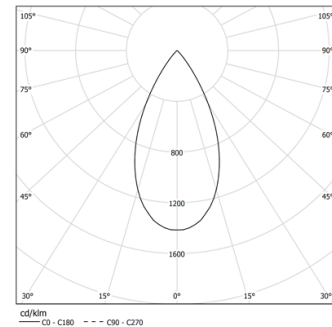

28W / 1960lm / 3000K / DALI / Flood 50° /
601mm

73055

Design: O/M + Bartenbach GmbH
Module with double focus lens and housing and perforated cover plate made of aluminium with textured-paint finish.
Available in white (.01) and black (.02)

LED CRI>90 / >50.000h, L80/B10 / 2-step MacAdam
Power supply included.
IP20 | 48Vdc

LED	3000K	Light Source	Luminaire
Power		28W	34,1W
Flux		2580lm	1960lm
Efficiency		92lm/W	57lm/W
LOR		-	76%
UGR		-	<16

Beam angle
Flood 50°

Application

Weight

-

Finishes

- .01 White / RAL 9010
- .02 Black / RAL 9005

Optional

70045 Modules removal tool
20x75mm