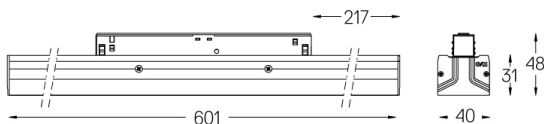

28W / 1960lm / 3000K / DALI / Flood 50° /
601mm

73055

Design: O/M + Bartenbach GmbH
Module with double focus lens and housing and perforated cover plate made of aluminium with textured-paint finish.
Available in white (.01) and black (.02)

LED CRI>90 / >50.000h, L80/B10 / 2-step MacAdam
Power supply included.
IP20 | 48Vdc

LED	3000K	Light Source	Luminaire
Power		28W	34,1W
Flux		2580lm	1960lm
Efficiency		92lm/W	57lm/W
LOR		-	76%
UGR		-	<16

Beam angle
Flood 50°

Application

Weight

-

Finishes

- .01 White / RAL 9010
- .02 Black / RAL 9005

Optional

70045 Modules removal tool
20x75mm