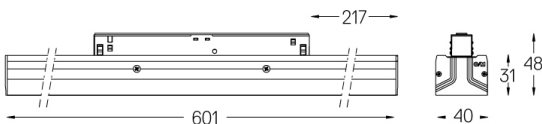

LED CRI>90 / >50.000h, L80/B10 / 2-step MacAdam

Power supply included.

IP20 | 48Vdc

| LED | 3000K | Light Source | Luminaire |
|------------|-------|--------------|-----------|
| Power | | 28W | 34,1W |
| Flux | | 2580lm | 1880lm |
| Efficiency | | 92lm/W | 55lm/W |
| LOR | | - | 73% |
| UGR | | - | <10 |

Beam angle
Medium 30°

Application

Weight

-

Finishes

- .01 White / RAL 9010
- .02 Black / RAL 9005

Optional

70045 Modules removal tool
20x75mm