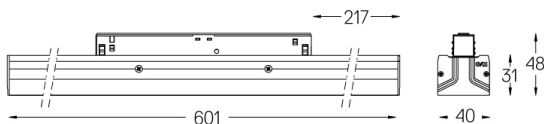

LED CRI>90 / >50.000h, L80/B10 / 2-step MacAdam
Power supply included.
IP20 | 48Vdc

LED	3000K	Light Source	Luminaire
Power		28W	34,1W
Flux		2580lm	1880lm
Efficiency		92lm/W	55lm/W
LOR		-	73%
UGR		-	<10

Beam angle
Medium 30°

Application

Weight

-

Finishes

- .01 White / RAL 9010
- .02 Black / RAL 9005

Optional

70045 Modules removal tool
20x75mm