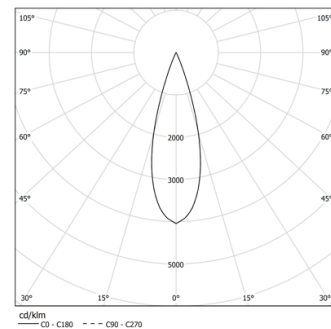

28W / 1880lm / 3000K / DALI / Medium 30° /
601mm

73053

Design: O/M + Bartenbach GmbH
Module with double focus lens and housing and perforated cover plate made of aluminium with textured-paint finish.
Available in white (.01) and black (.02)

LED CRI>90 / >50.000h, L80/B10 / 2-step MacAdam
Power supply included.
IP20 | 48Vdc

LED	3000K	Light Source	Luminaire
Power		28W	34,1W
Flux		2580lm	1880lm
Efficiency		92lm/W	55lm/W
LOR		-	73%
UGR		-	<10

Beam angle
Medium 30°

Application

Weight

-

Finishes

- .01 White / RAL 9010
- .02 Black / RAL 9005

Optional

70045 Modules removal tool
20x75mm