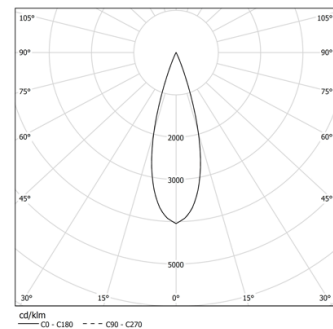

28W / 1880lm / 3000K / DALI / Medium 30° /
601mm

73053

Design: O/M + Bartenbach GmbH

Module with double focus lens and housing and perforated cover plate made of aluminium with textured-paint finish.

Available in white (.01) and black (.02)

LED CRI>90 / >50.000h, L80/B10 / 2-step MacAdam

Power supply included.

IP20 | 48Vdc

| LED | 3000K | Light Source | Luminaire |
|------------|-------|--------------|-----------|
| Power | | 28W | 34,1W |
| Flux | | 2580lm | 1880lm |
| Efficiency | | 92lm/W | 55lm/W |
| LOR | | - | 73% |
| UGR | | - | <10 |

Beam angle
Medium 30°

Application

Weight

-

Finishes

- .01 White / RAL 9010
- .02 Black / RAL 9005

Optional

70045 Modules removal tool
20x75mm