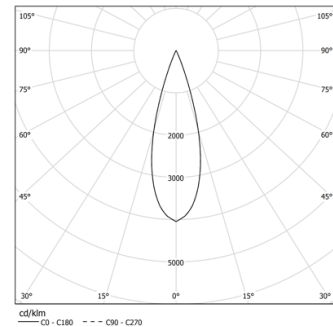

28W / 1760lm / 2700K / DALI / Medium 30° /
1201mm

73028

Design: O/M + Bartenbach GmbH
Module with double focus lens and housing and perforated cover plate made of aluminium with textured-paint finish.
Available in white (.01) and black (.02)

LED CRI>90 / >50.000h, L80/B10 / 2-step MacAdam
Power supply included.
IP20 | 48Vdc

LED	2700K	Light Source	Luminaire
Power	28W		34,1W
Flux	2400lm		1760lm
Efficiency	86lm/W		52lm/W
LOR	-		73%
UGR	-		<10

Beam angle
Medium 30°

Application

Weight

-

Finishes

- .01 White / RAL 9010
- .02 Black / RAL 9005

Optional

70045 Modules removal tool
20x75mm