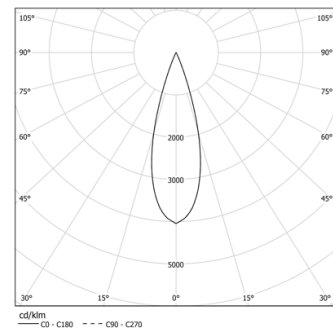

28W / 1740lm / 2700K / DALI / Medium 30° / 601mm

73021

Design: O/M + Bartenbach GmbH
Module with double focus lens and housing and perforated cover plate made of aluminium with textured-paint finish.
Available in white (.01) and black (.02)

LED CRI>90 / >50.000h, L80/B10 / 2-step MacAdam
Power supply included.
IP20 | 48Vdc

LED	2700K	Light Source	Luminaire
Power		28W	34,1W
Flux		2400lm	1740lm
Efficiency		86lm/W	51lm/W
LOR		-	73%
UGR		-	<10

Beam angle
Medium 30°

Application

Weight

-

mm

Finishes

- .01 White / RAL 9010
- .02 Black / RAL 9005

Optional