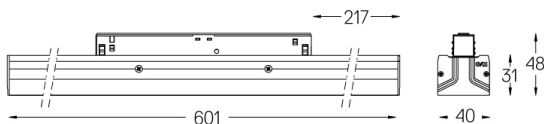

Beam angle
Medium 30°

Application

Weight

-

mm

Finishes

- .01 White / RAL 9010
- .02 Black / RAL 9005

Optional

70045 Modules removal tool
20x75mm

Data according to regulations

2019/2020/EU supplemented by 2021/341 | 2019/2015/EU supplemented by 2021/340/EU Energy Consumption Labelling Ordinance. This product contains light sources of efficiency class F
Model Identifier 4053560342H