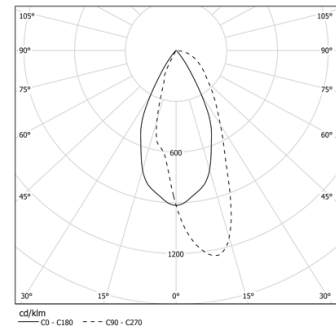

26W / 1830lm / 2700K / On/Off / Wallwasher
/ 600mm

65621

Structure

- 1 Profile
- 2 End caps
- 3 Fitting accessories
- 4 Profile coupling

Modules

- A inVision Module

Design: O/M + Bartenbach GmbH

inVision module with housing and perforated cover plate made of aluminium with textured-paint finish.

LED CRI>90 / >50.000h, L80/B10 / 2-step MacAdam
Power supply included.
IP20 | 230Vac | 50/60Hz

LED	2700K	Light Source	Luminaire
Power	26W		30,7W
Flux	2410lm		1830lm
Efficiency	96lm/W		60lm/W
LOR	-		76%
UGR	-		-

Beam angle
Wallwasher

Application

Weight
0,5Kg

mm

Finishes

- .01 White / RAL 9010
- .02 Black / RAL 9005

Choose the length and layout of the system exactly as you want it, to model the right lighting functions for different tasks. For further information please contact: support@om-light.com