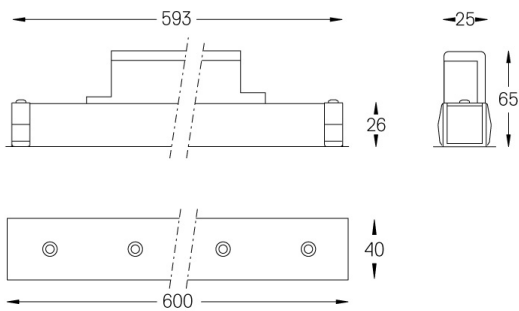

Beam angle
Wallwasher

Application

Weight
0,5Kg

mm

Finishes

- .01 White / RAL 9010
- .02 Black / RAL 9005

Choose the length and layout of the system exactly as you want it, to model the right lighting functions for different tasks. For further information please contact: support@om-light.com