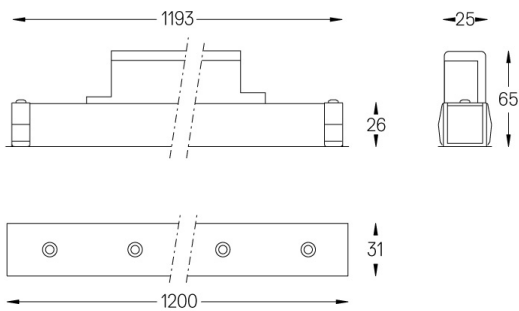

Beam angle  
Wallwasher

**Application**

Weight  
0,6Kg

mm

**Finishes**

- .01 White / RAL 9010
- .02 Black / RAL 9005

For the specific supply of "DALI 2" drivers, please contact:  
support@om-light.com

Choose the length and layout of the system exactly as you want it, to model the right lighting functions for different tasks. For further information please contact: support@om-light.com