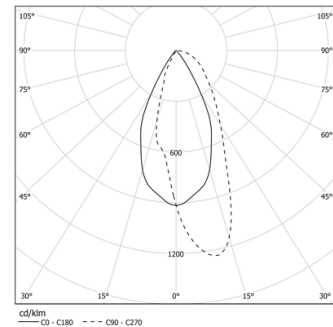

26W / 2160lm / 4000K / DALI / Wallwasher / 1200mm

65472

**Structure**

- 1 Profile
- 2 End caps
- 3 Fitting accessories
- 4 Profile coupling

**Modules**

- A inVision Module

Design: O/M + Bartenbach GmbH  
inVision module with housing and perforated cover plate made of aluminium with textured-paint finish.

LED CRI>90 / >50.000h, L80/B10 / 2-step MacAdam  
Power supply included.  
IP20 | 230Vac | 50/60Hz

LED	4000K	Light Source	Luminaire
Power	26W		30,7W
Flux	2845lm		2160lm
Efficiency	113lm/W		70lm/W
LOR	-		76%
UGR	-		-