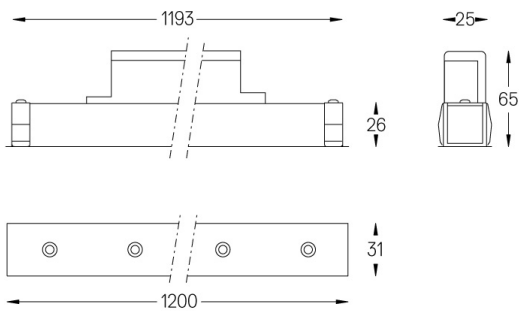

LED	4000K	Light Source	Luminaire
Power	26W		30,7W
Flux	2845lm		2160lm
Efficiency	113lm/W		70lm/W
LOR	-		76%
UGR	-		-

Beam angle  
Wallwasher

Application

Weight  
0,6Kg

mm