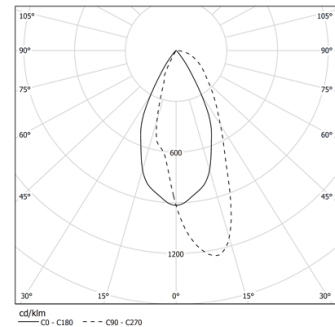

LED	4000K	Light Source	Luminaire
Power	26W		30,7W
Flux	2845lm		2160lm
Efficiency	113lm/W		70lm/W
LOR	-		76%
UGR	-		-

Beam angle  
Wallwasher

Application

Weight  
0,6Kg

mm