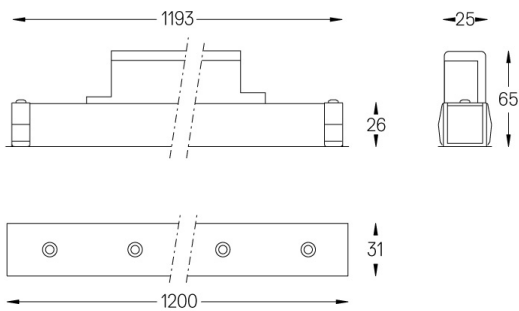

LED	3000K	Light Source	Luminaire
Power	26W		30,7W
Flux	2570lm		1955lm
Efficiency	102lm/W		64lm/W
LOR	-		76%
UGR	-		-

Beam angle  
Wallwasher

Application

Weight  
0,6Kg

mm