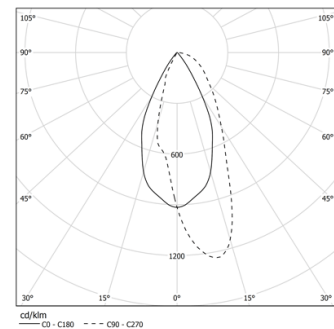

LED	3000K	Light Source	Luminaire
Power	26W		30,7W
Flux	2570lm		1955lm
Efficiency	102lm/W		64lm/W
LOR	-		76%
UGR	-		-

Beam angle  
Wallwasher

Application

Weight  
0,6Kg

mm