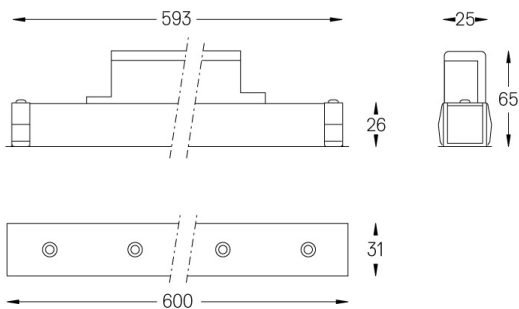

26W / 1955lm / 3000K / On/Off / Wallwasher
/ 600mm

65429

Structure

- 1 Profile
- 2 End caps
- 3 Fitting accessories
- 4 Profile coupling

Modules

- A inVision Module

Design: O/M + Bartenbach GmbH
inVision module with housing and perforated cover plate made of aluminium with textured-paint finish.

Beam angle
Wallwasher

Application

Weight
0,5Kg

mm

Finishes

- .01 White / RAL 9010
- .02 Black / RAL 9005

Choose the length and layout of the system exactly as you want it, to model the right lighting functions for different tasks. For further information please contact: support@om-light.com