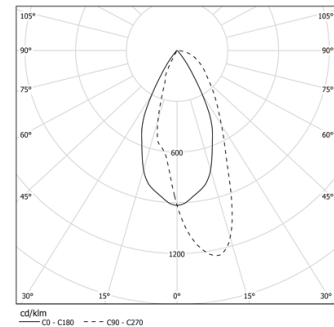

26W / 1955lm / 3000K / On/Off / Wallwasher
/ 600mm

65429

Structure

- 1 Profile
- 2 End caps
- 3 Fitting accessories
- 4 Profile coupling

Modules

- A inVision Module

Design: O/M + Bartenbach GmbH
inVision module with housing and perforated cover plate made of aluminium with textured-paint finish.

LED CRI>90 / >50.000h, L80/B10 / 2-step MacAdam
Power supply included.
IP20 | 230Vac | 50/60Hz

LED	3000K	Light Source	Luminaire
Power		26W	30,7W
Flux		2570lm	1955lm
Efficiency		102lm/W	64lm/W
LOR		-	76%
UGR		-	-

Beam angle
Wallwasher

Application

Weight
0,5Kg

mm

Finishes

- .01 White / RAL 9010
- .02 Black / RAL 9005

Choose the length and layout of the system exactly as you want it, to model the right lighting functions for different tasks. For further information please contact: support@om-light.com