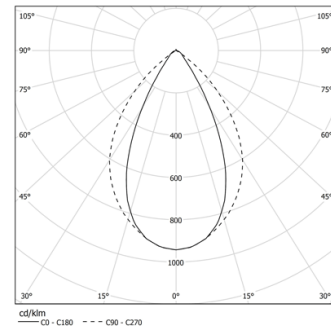

## Tubo Pro Pendant

42W / 3995lm / 4000K / DALI / Wide flood  
76° / 1544mm

64936

Design: Eduardo Souto de Moura  
Pendant luminaire with tubular semi frosted PMMA body with 70mm diameter.

Clear polycarbonate end caps with marked installation angles.

Linear lenses (Lightstream) combined with a secondary reflector, integrated into an extruded aluminium profile.

Equipped with 2m cable (5x0.75 mm<sup>2</sup>).

Fitting accessories ordered separately.

LED CRI>90 / >50.000h, L80/B10 / 2-step MacAdam

Power supply included.

IP44 | 230Vac | 50/60Hz

LED	4000K	Light Source	Luminaire
Power		42W	48,8W
Flux		5875lm	3995lm
Efficiency		142lm/W	82lm/W
LOR		-	68%
UGR		-	<19

Beam angle  
**Wide flood 76°**

Application

Weight