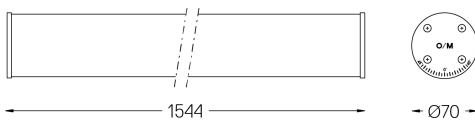

Finishes

○ .01 White / RAL 9010

Mandatory

59146 Pendant fitting accessory

Data according to regulations

2019/2020/EU supplemented by 2021/341 | 2019/2015/EU supplemented by 2021/340/EU Energy Consumption Labelling Ordinance. This product contains light sources of efficiency class D
Model Identifier 4053560084