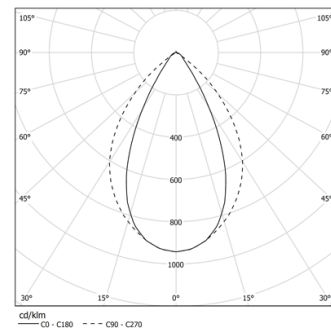

Tubo Pro Pendant

83W / 7345lm / 3500K / DALI / Wide flood
76° / 2984mm

64932

Design: Eduardo Souto de Moura
Pendant luminaire with tubular semi frosted PMMA body with 70mm diameter.

Clear polycarbonate end caps with marked installation angles.

LED	3500K	Light Source	Luminaire
Power		83W	95,4W
Flux		10800lm	7345lm
Efficiency		130lm/W	77lm/W
LOR		-	68%
UGR		-	<19

Beam angle
Wide flood 76°

Application

Weight

Finishes

○ .01 White / RAL 9010

Mandatory