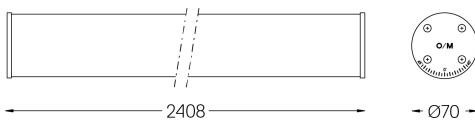

LED	3500K	Light Source	Luminaire
Power		43W	49,9W
Flux		5520lm	3755lm
Efficiency		130lm/W	75lm/W
LOR		-	68%
UGR		-	<16

Beam angle  
**Wide flood 76°**

Application

Weight

mm

Finishes

○ .01 White / RAL 9010

Mandatory