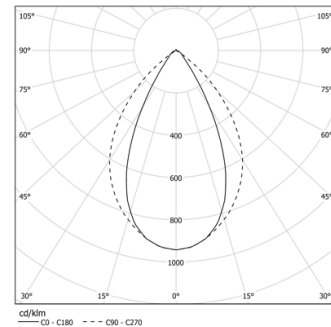

## Tubo Pro Pendant

43W / 3755lm / 3500K / DALI / Wide flood  
76° / 2408mm

64929

Design: Eduardo Souto de Moura  
Pendant luminaire with tubular semi frosted PMMA body with 70mm diameter.

Clear polycarbonate end caps with marked installation angles.

LED	3500K	Light Source	Luminaire
Power		43W	49,9W
Flux		5520lm	3755lm
Efficiency		130lm/W	75lm/W
LOR		-	68%
UGR		-	<16

Beam angle  
**Wide flood 76°**

Application

Weight

mm

Finishes

○ .01 White / RAL 9010

Mandatory