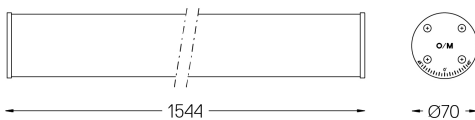

Linear lenses (Lightstream) combined with a secondary reflector, integrated into an extruded aluminium profile.

Equipped with 2m cable (5x0.75 mm²).

Fitting accessories ordered separately.

LED CRI>90 / >50.000h, L80/B10 / 2-step MacAdam

Power supply included.

IP44 | 230Vac | 50/60Hz

LED	3500K	Light Source	Luminaire
Power		42W	48,8W
Flux		5400lm	3670lm
Efficiency		130lm/W	75lm/W
LOR		-	68%
UGR		-	<19

Beam angle
Wide flood 76°

Application

Weight