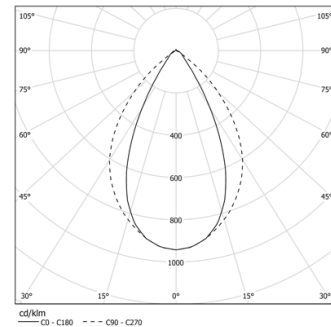

Tubo Pro Pendant

42W / 3670lm / 3500K / DALI / Wide flood
76° / 1544mm

64928

Design: Eduardo Souto de Moura
Pendant luminaire with tubular semi frosted PMMA body with 70mm diameter.

Clear polycarbonate end caps with marked installation angles.

Linear lenses (Lightstream) combined with a secondary reflector, integrated into an extruded aluminium profile.

Equipped with 2m cable (5x0.75 mm²).

Fitting accessories ordered separately.

LED CRI>90 / >50.000h, L80/B10 / 2-step MacAdam

Power supply included.

IP44 | 230Vac | 50/60Hz

LED	3500K	Light Source	Luminaire
Power		42W	48,8W
Flux		5400lm	3670lm
Efficiency		130lm/W	75lm/W
LOR		-	68%
UGR		-	<19

Beam angle
Wide flood 76°

Application

Weight