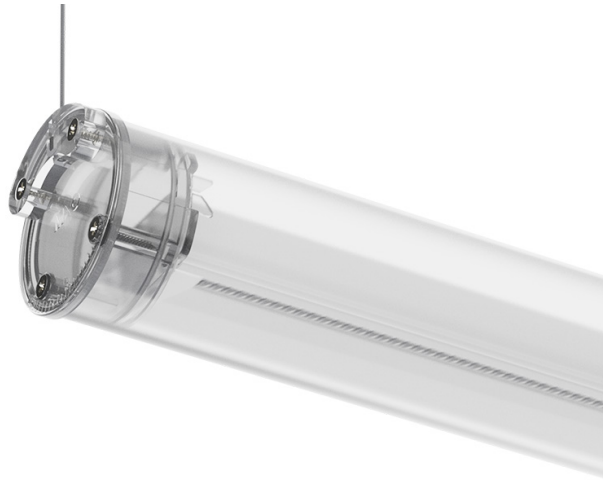

## Tubo Pro Pendant

27W / 2345lm / 3500K / DALI / Wide flood  
76° / 1544mm

64927

Design: Eduardo Souto de Moura  
Pendant luminaire with tubular semi frosted PMMA body with 70mm diameter.

Clear polycarbonate end caps with marked installation angles.

Linear lenses (Lightstream) combined with a secondary reflector, integrated into an extruded aluminium profile.

Equipped with 2m cable (5x0.75 mm<sup>2</sup>).

Fitting accessories ordered separately.

LED CRI>90 / >50.000h, L80/B10 / 2-step MacAdam  
Power supply included.  
IP44 | 230Vac | 50/60Hz

LED	3500K	Light Source	Luminaire
Power		27W	32,3W
Flux		3450lm	2345lm
Efficiency		130lm/W	73lm/W
LOR		-	68%
UGR		-	<16

Beam angle  
**Wide flood 76°**

Application

Weight