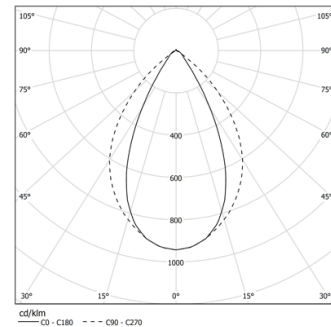

## Tubo Pro Pendant

27W / 2345lm / 3500K / DALI / Wide flood  
76° / 1544mm

64927

Design: Eduardo Souto de Moura  
Pendant luminaire with tubular semi frosted PMMA body with 70mm diameter.

Clear polycarbonate end caps with marked installation angles.

LED	3500K	Light Source	Luminaire
Power		27W	32,3W
Flux		3450lm	2345lm
Efficiency		130lm/W	73lm/W
LOR		-	68%
UGR		-	<16

Beam angle  
**Wide flood 76°**

Application

Weight