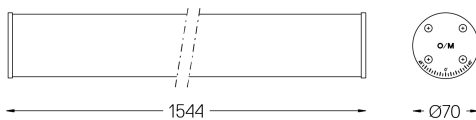

Linear lenses (Lightstream) combined with a secondary reflector, integrated into an extruded aluminium profile.

Equipped with 2m cable (5x0.75 mm<sup>2</sup>).

Fitting accessories ordered separately.

LED CRI>90 / >50.000h, L80/B10 / 2-step MacAdam  
Power supply included.  
IP44 | 230Vac | 50/60Hz

LED	3500K	Light Source	Luminaire
Power		27W	32,3W
Flux		3450lm	2345lm
Efficiency		130lm/W	73lm/W
LOR		-	68%
UGR		-	<16

Beam angle  
**Wide flood 76°**

Application

Weight