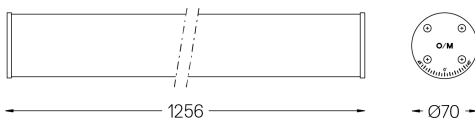

Linear lenses (Lightstream) combined with a secondary reflector, integrated into an extruded aluminium profile.

Equipped with 2m cable (5x0.75 mm²).

Fitting accessories ordered separately.

LED CRI>90 / >50.000h, L80/B10 / 2-step MacAdam

Power supply included.

IP44 | 230Vac | 50/60Hz

LED	3500K	Light Source	Luminaire
Power		34W	39,1W
Flux		4320lm	2935lm
Efficiency		130lm/W	75lm/W
LOR		-	68%
UGR		-	<19

Beam angle
Wide flood 76°

Application

Weight