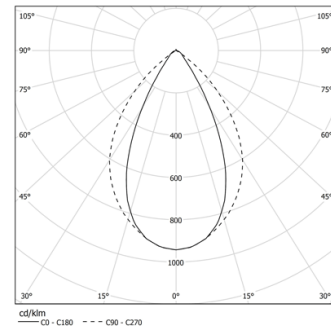

Tubo Pro Pendant

34W / 2935lm / 3500K / DALI / Wide flood
76° / 1256mm

64926

Design: Eduardo Souto de Moura
Pendant luminaire with tubular semi frosted PMMA body with 70mm diameter.

Clear polycarbonate end caps with marked installation angles.

Linear lenses (Lightstream) combined with a secondary reflector, integrated into an extruded aluminium profile.

Equipped with 2m cable (5x0.75 mm²).

Fitting accessories ordered separately.

LED CRI>90 / >50.000h, L80/B10 / 2-step MacAdam

Power supply included.

IP44 | 230Vac | 50/60Hz

LED	3500K	Light Source	Luminaire
Power		34W	39,1W
Flux		4320lm	2935lm
Efficiency		130lm/W	75lm/W
LOR		-	68%
UGR		-	<19

Beam angle
Wide flood 76°

Application

Weight