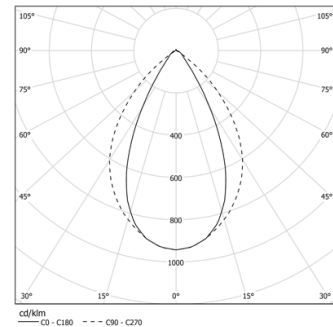

Tubo Pro Pendant

22W / 1875lm / 3500K / DALI / Wide flood
76° / 1256mm

64925

Design: Eduardo Souto de Moura
Pendant luminaire with tubular semi frosted PMMA body with 70mm diameter.
Clear polycarbonate end caps with marked installation angles.
Linear lenses (Lightstream) combined with a secondary reflector, integrated into an extruded aluminium profile.
Equipped with 2m cable (5x0.75 mm²).
Fitting accessories ordered separately.

LED CRI>90 / >50.000h, L80/B10 / 2-step MacAdam
Power supply included.
IP44 | 230Vac | 50/60Hz

LED	3500K	Light Source	Luminaire
Power		22W	25,9W
Flux		2760lm	1875lm
Efficiency		130lm/W	73lm/W
LOR		-	68%
UGR		-	<16