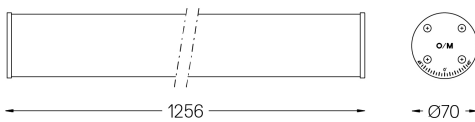

Tubo Pro Pendant

22W / 1875lm / 3500K / DALI / Wide flood
76° / 1256mm

64925

Design: Eduardo Souto de Moura
Pendant luminaire with tubular semi frosted PMMA body with 70mm diameter.
Clear polycarbonate end caps with marked installation angles.
Linear lenses (Lightstream) combined with a secondary reflector, integrated into an extruded aluminium profile.
Equipped with 2m cable (5x0.75 mm²).
Fitting accessories ordered separately.

Finishes

○ .01 White / RAL 9010

Mandatory

59146 Pendant fitting accessory

Data according to regulations

2019/2020/EU supplemented by 2021/341 | 2019/2015/EU supplemented by 2021/340/EU Energy Consumption Labelling Ordinance. This product contains light sources of efficiency class D
Model Identifier 4053560234