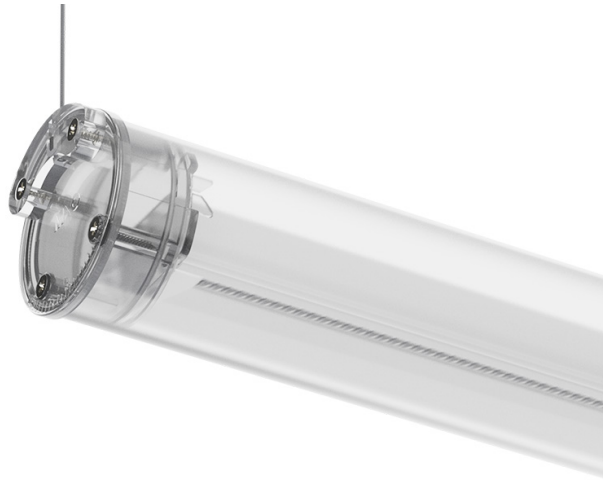

Tubo Pro Pendant

83W / 7345lm / 3000K / DALI / Wide flood
76° / 2984mm

64924

Design: Eduardo Souto de Moura
Pendant luminaire with tubular semi frosted PMMA body with 70mm diameter.

Clear polycarbonate end caps with marked installation angles.

Linear lenses (Lightstream) combined with a secondary reflector, integrated into an extruded aluminium profile.

Equipped with 2m cable (5x0.75 mm²).

Fitting accessories ordered separately.

LED CRI>90 / >50.000h, L80/B10 / 2-step MacAdam
Power supply included.
IP44 | 230Vac | 50/60Hz

LED	3000K	Light Source	Luminaire
Power		83W	95,4W
Flux		10800lm	7345lm
Efficiency		130lm/W	77lm/W
LOR		-	68%
UGR		-	<19

Beam angle
Wide flood 76°

Application

Weight

Finishes

○ .01 White / RAL 9010

Mandatory