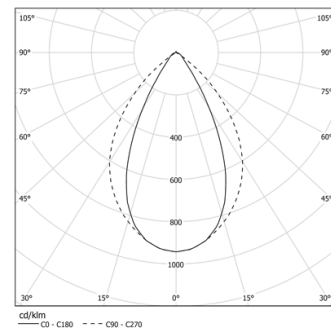

LED	3000K	Light Source	Luminaire
Power		83W	95,4W
Flux		10800lm	7345lm
Efficiency		130lm/W	77lm/W
LOR		-	68%
UGR		-	<19

Beam angle
Wide flood 76°

Application

Weight

Finishes

○ .01 White / RAL 9010

Mandatory