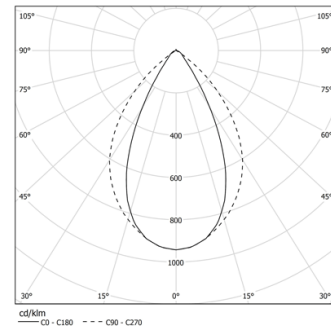

Linear lenses (Lightstream) combined with a secondary reflector, integrated into an extruded aluminium profile.

Equipped with 2m cable (5x0.75 mm²).

Fitting accessories ordered separately.

LED CRI>90 / >50.000h, L80/B10 / 2-step MacAdam

Power supply included.

IP44 | 230Vac | 50/60Hz

LED	3000K	Light Source	Luminaire
Power		53W	62,4W
Flux		6900lm	4690lm
Efficiency		130lm/W	75lm/W
LOR		-	68%
UGR		-	<16

Beam angle
Wide flood 76°

Application

Weight