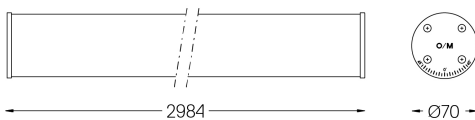

Linear lenses (Lightstream) combined with a secondary reflector, integrated into an extruded aluminium profile.

Equipped with 2m cable (5x0.75 mm²).

Fitting accessories ordered separately.

LED CRI>90 / >50.000h, L80/B10 / 2-step MacAdam

Power supply included.

IP44 | 230Vac | 50/60Hz

LED	3000K	Light Source	Luminaire
Power		53W	62,4W
Flux		6900lm	4690lm
Efficiency		130lm/W	75lm/W
LOR		-	68%
UGR		-	<16

Beam angle
Wide flood 76°

Application

Weight

Finishes

○ .01 White / RAL 9010

Mandatory

59147 Pendant fitting accessory (>1600mm)

Data according to regulations

2019/2020/EU supplemented by 2021/341 | 2019/2015/EU supplemented by 2021/340/EU Energy Consumption Labelling Ordinance. This product contains light sources of efficiency class E
Model Identifier 2053560160